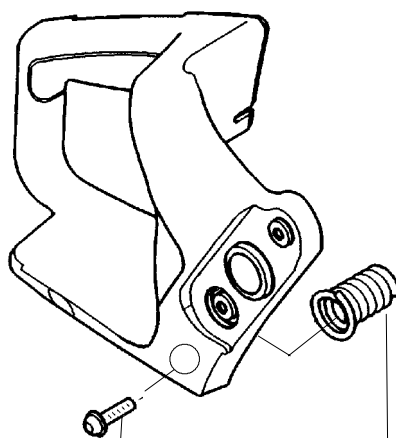

★★★★★ Service Reference ★★★★★

Note: Due to product improvements, your unit may have been built with or without the spring and screw shown below. If your unit does not have this spring and screw, no action is required. If your unit does have the spring and screw, please order the part numbers listed below.