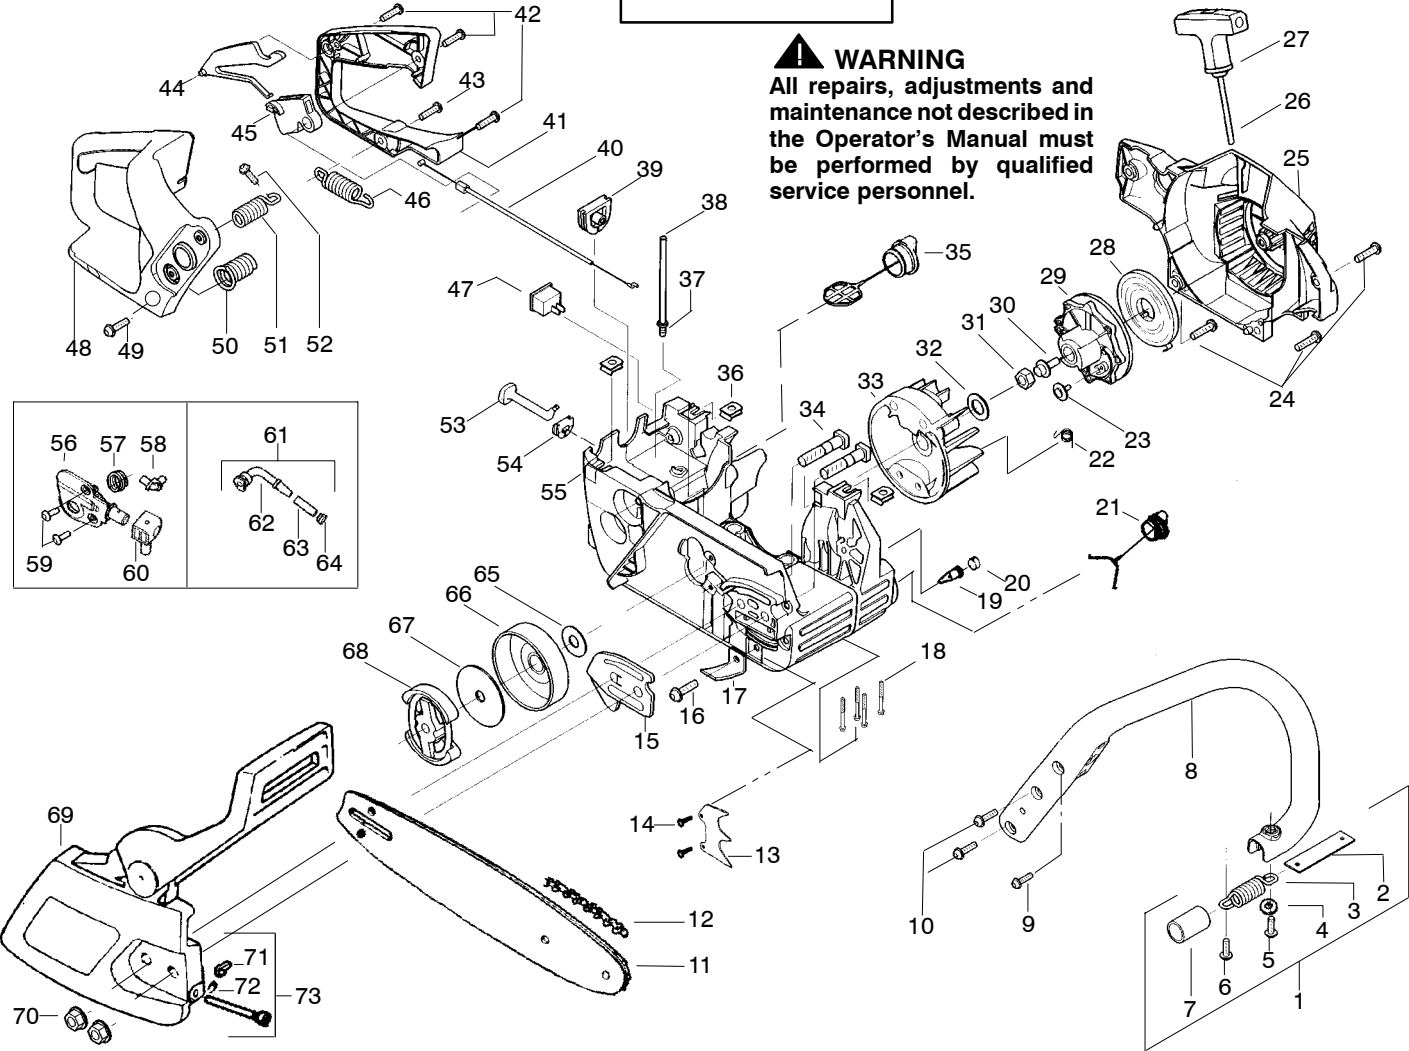

## TYPE 1-4

**⚠ WARNING**  
All repairs, adjustments and maintenance not described in the Operator's Manual must be performed by qualified service personnel.

Ref.	Part No.	Description	Ref.	Part No.	Description	Ref.	Part No.	Description
1.	530047963	Assy. - Isolator	27.	530056402	Handle - Starter	53.	530047605	Knob - Choke
2.	530047608	Strap - Limiter	28.	530027531	Spring - Recoil	54.	530049005	Grommet - Knob
3.	530042082	Spring - Isolator	29.	530037817	Pulley - Starter	55.	530056596	Assy - Chassis (incl. 19 - 21, 34 - 36)
4.	530015123	Washer	30.	530015920	Screw	56.	530071259	Kit - Oil Pump (Incls. 57, 58, 60)
5.	530016018	Screw	31.	530016134	Nut - Flywheel	57.	530037820	Gear - Worm Spring
6.	530015843	Screw	32.	530015127	Washer - Flywheel	58.	530049477	Elbow - Oil Pickup
7.	530036142	Sleeve - AV Spring	33.	530039209	Assy - Flywheel	59.	530016064	Screw
8.	530047583	Handle - Front	34.	530016133	Bolt - Bar	60.	530019206	Seal Block
9.	530015940	Screw	35.	530047192	Assy - Fuel Cap	61.	530047663	Assy - Oil Pickup (Incl. 62 - 64)
10.	530015814	Screw	36.	530015922	Nut - "U" - Type	62.	530038373	Pick-up Oil
11.	---	Bar	37.	530023877	Fitting - fuel line	63.	530037821	Filter - Oil
12.	---	Chain	38.	530069216	Kit - Fuel line (large)	64.	530030189	Plug - Oil Filter
13.	530014381	Kit - Assy Spike (incl. 14)	39.	530047631	Grommet - Cable	65.	530015907	Washer - Thrust
14.	530015805	Screw	40.	530047602	Cable - Throttle	66.	530047061	Assy. - Clutch Drum w/bearing
15.	530038238	Plate - Bar Mounting	41.	530047581	Cover - Rear Handle	67.	530015611	Washer - Clutch
16.	530015814	Screw	42.	530015906	Screw	68.	530014949	Assy. Clutch
17.	530029850	Chain Catcher	43.	530015886	Screw	69.	530054739	Assy - Chain Brake
18.	530016132	Screw	44.	530036098	Lockout - Throttle	70.	530015917	Nut - Bar Mounting
19.	530026119	Check Valve	45.	530036097	Trigger - Throttle	71.	530015826	Pin - Retainer
20.	530038264	Plug - Bronze Vent	46.	530042082	Spring	72.	530038593	Retainer
21.	530010846	Assy - Oil Cap	47.	530069572	Kit - Switch	73.	530069611	Kit - Bar Adjust
22.	530023817	Spring - Starter Dog	48.	530047582	Handle - Rear			
23.	530016080	Screw	49.	530015814	Screw			
24.	530015892	Screw	50.	530053274	Assy. Isolator - lower			
25.	530049335	Housing - Fan	51.	530071385	Kit - Isolator (Upper)			
26.	530069232	Kit - Rope	52.	530015875	Screw			