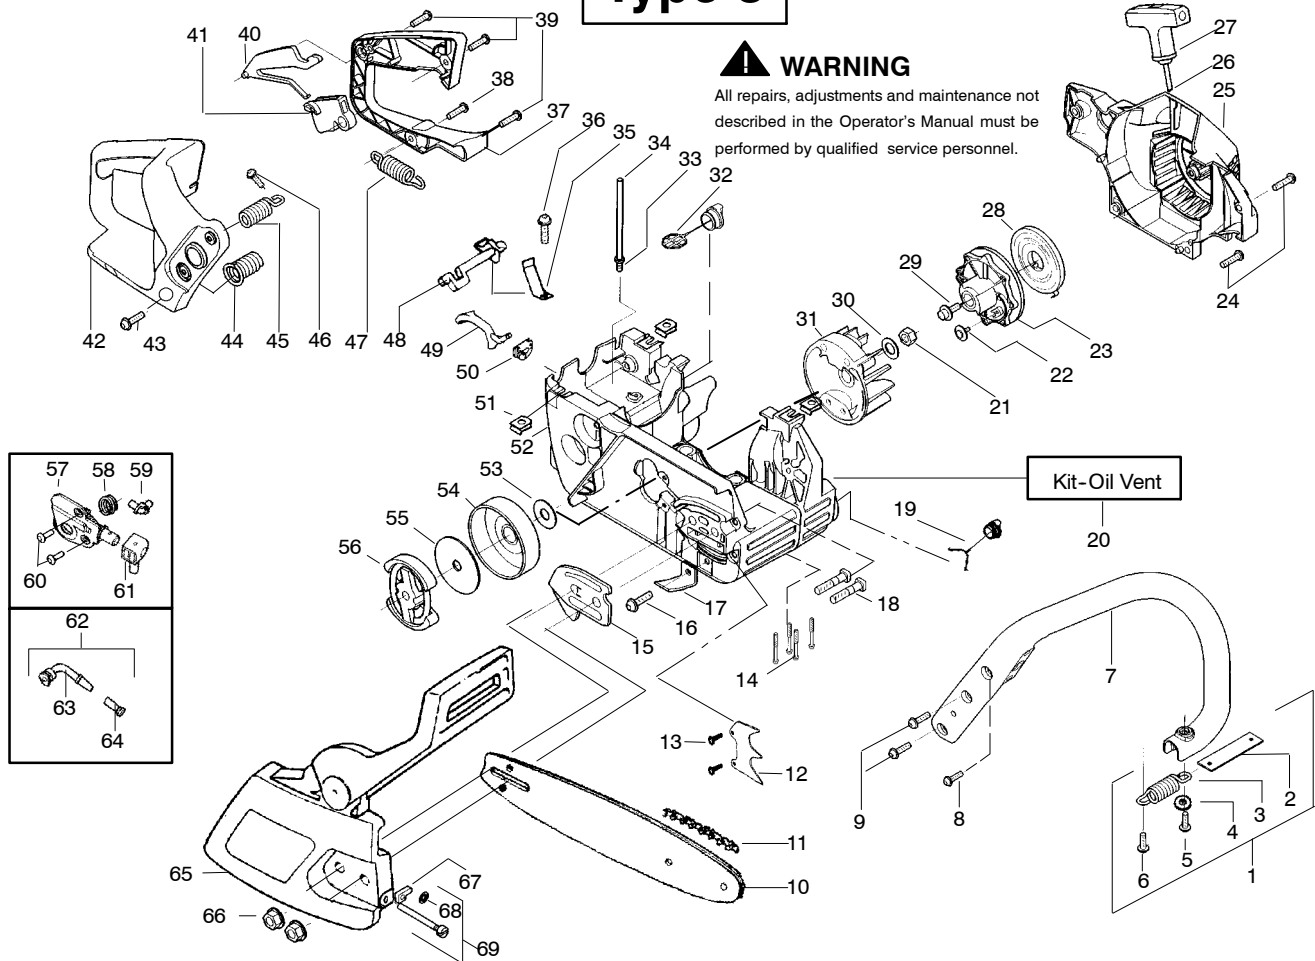

Type 5

⚠ WARNING

All repairs, adjustments and maintenance not described in the Operator's Manual must be performed by qualified service personnel.

Ref.	Part No.	Description	Ref.	Part No.	Description	Ref.	Part No.	Description
1.	530059667	Assy.- Isolator	27.	530056402	Handle-Starter	53.	530015907	Washer-Thrust
2.	530047608	Limiter Strap	28.	530027531	Spring-Recoil	54.	530047061	Assy.- Clutch Drum w/bearing
3.	530059668	Spring-Isolator	29.	530015920	Screw	55.	530015611	Washer-Clutch
4.	530015158	Washer	30.	530015127	Washer-Flywheel	56.	530014949	Assy. Clutch
5.	530016018	Screw	31.	530039187	Assy-Flywheel	57.	530071259	Kit - Oil Pump (incl. 58,59,61)
6.	530015843	Screw	32.	530047192	Assy-Fuel Cap	58.	530037820	Gear-Worm Spring
7.	530047583	Front Handle	33.	530023877	Fitting-fuel line	59.	530049477	Elbow-Oil Pickup
8.	530015940	Screw	34.	530069216	Kit-Fuel line (large)	60.	530016064	Screw
9.	530015814	Screw	35.	530016149	Spring-Switch	61.	530019206	Seal Block
10.	---	Bar	36.	530015775	Screw	62.	530047663	Assy-Oil Pick-up (Incl. 63,64)
11.	---	Chain	37.	530047581	Cover-Rear Handle	63.	530038373	Pick-up Oiler
12.	530014381	Kit-Spike (Incl. 13)	38.	530015886	Screw	64.	530056533	Filter-Oil
13.	530016439	Screw	39.	530015906	Screw	65.	545139901	Assy.- Chain Brake
14.	530016132	Screw	40.	530036098	Throttle Lockout	66.	530015917	Nut-Bar Mounting
15.	530038238	Plate-Bar Mount.	41.	530036097	Trigger-Throttle	67.	530015826	Pin-Bar Adjust
16.	530015814	Screw	42.	530047582	Handle - Rear	68.	530038593	Retainer
17.	530029850	Chain Catcher	43.	★★★★★	Screw	69.	530069611	Kit-Bar Adjusting (incl. # 67,68)
18.	530016133	Bolt-Bar	44.	★★★★★	Assy Isolator-lower			
19.	530057236	Assy-Oil Cap	45.	530071958	Kit-Isolator (Upper)			
20.	530071666	Kit-Oil Vent	46.	530015875	Screw			
21.	530016134	Nut-Flywheel	47.	530059668	Spring-Isolator			
22.	530016080	Screw	48.	530057473	Lever-Switch			
23.	530037817	Starter Pulley	49.	530057474	Lever-Choke			
24.	530015892	Screw	50.	530049005	Grommet-Knob			
25.	530049335	Housing-Fan	51.	530015922	Nut-"U"-Type			
26.	530069232	Kit - Rope	52.	530058733	Kit-Chassis Assy. fuel lines and caps)			

✓ = NEW PART NUMBER FOR THIS IPL

★ = REFER TO THE SERVICE REFERENCE INDICATED FOR MORE INFORMATION. (LOCATED AT END OF IPL)

www.rostov-almaz.ru