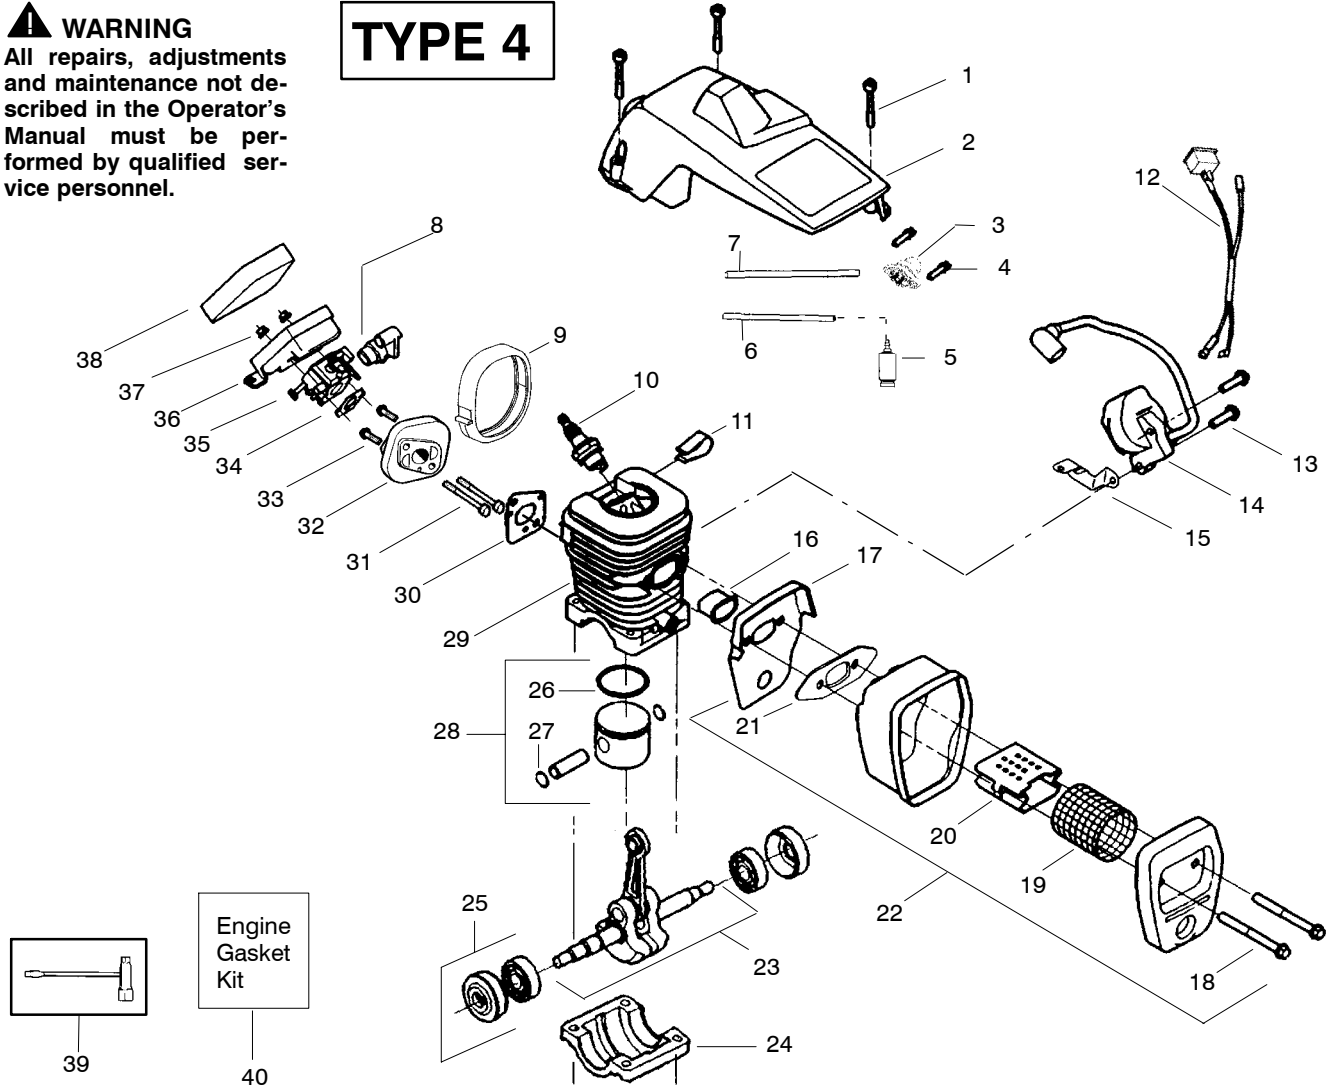

⚠ WARNING
All repairs, adjustments and maintenance not described in the Operator's Manual must be performed by qualified service personnel.

TYPE 4

Ref.	Part No.	Description	Ref.	Part No.	Description	Ref.	Part No.	Description
1.	530016153	Screw	19.	530036103	Screen-Spark	36.	530047604	Housing-Air Filter
2.	530071310	Shield-Cylinder	20.	530037813	Diffuser-Muffler	37.	530016101	Nut
3.	530047213	Assy-Air Purge	21.	530069608	Gasket-Muffler (kit)	38.	530037793	Air Filter - Foam
4.	530015780	Screw	22.	530047207	Assy-Muffler (Incl. 17-21)	39.	530031135	Wrench-Bar
5.	530095646	Assy-Fuel Pick-up	23.	530047062	Assy-Crankshaft	40.	530069608	Kit-Engine Gasket (incl. 34,30,21)
6.	530069247	Kit-Line Purge/Carb. (Small Dia)	24.	530037935	Cap-Crankcase			
7.	530069216	Kit-Line Purge/Tank (large line)	25.	530056363	Assy-Seal & Bearing			
8.	530035526	Grommet-Carb Adjust.	26.	530038729	Ring-Piston			
9.	530054144	Seal-Carb Adapter	27.	530015697	Retainer - Piston Pin			
10.	952030150	Spark Plug (RCJ-7Y)	28.	530071408	Kit-Piston - (incl. 26-27)			
11.	530016136	Clip-High Tension Lead	29.	530071412	Kit-Cylinder			
12.	530049117	Assy-Wire Harness (includes switch)	30.	530069608	Gasket-Carb. Adapter (kit)			Not Shown
13.	530015814	Screw	31.	530016187	Screw		530163643	Manual- (Scan)
14.	530039198	Module-Ignition	32.	530049700	Carb. Adapter		530163644	Manual - (Euro I)
15.	530047442	Strap-Ground	33.	530016386	Screw		530163645	Manual - (Euro II)
16.	530037652	Insulator-Heat	34.	530069608	Carb. Gasket (kit)		530054781	Decal-Warning
17.	530049870	Back Plate-Muffler	35.	---	Kit-Carburetor (WT-391)			
18.	530016132	Screw		530069722	(WT-625)			

✓ = NEW PART NUMBER FOR THIS IPL

★ = REFER TO THE SERVICE REFERENCE INDICATED FOR MORE INFORMATION. (LOCATED AT END OF IPL)

www.rostov-almaz.ru