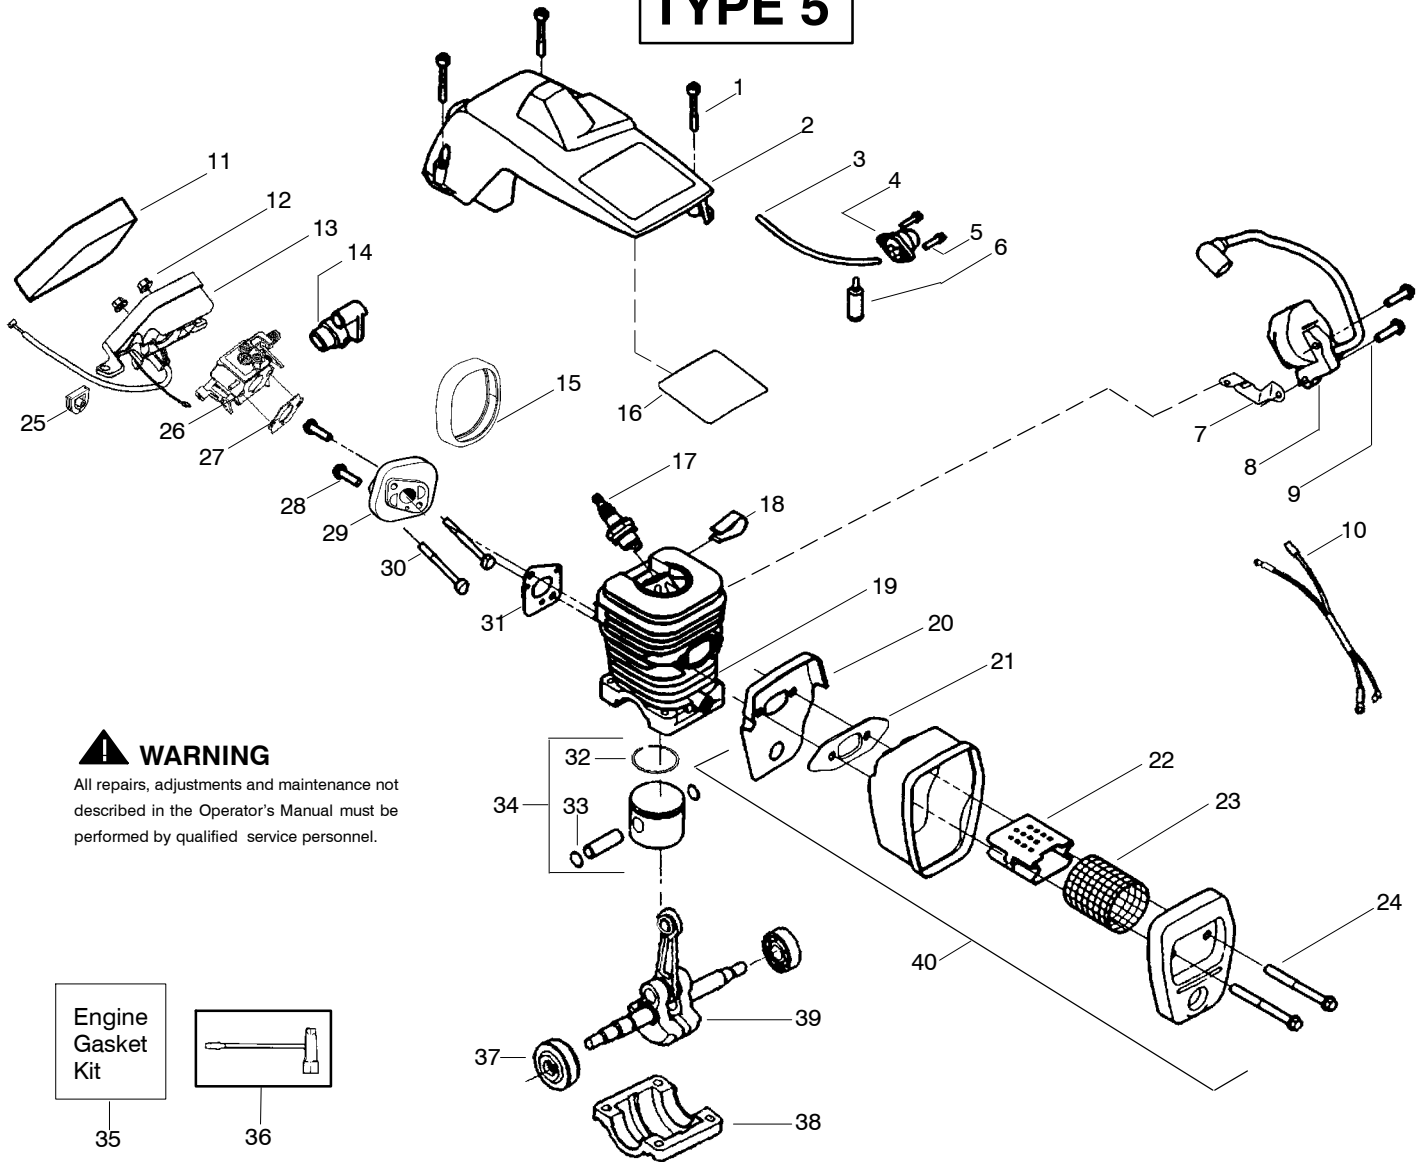

TYPE 5

⚠ WARNING

All repairs, adjustments and maintenance not described in the Operator's Manual must be performed by qualified service personnel.

Engine Gasket Kit

35

36

Ref.	Part No.	Description	Ref.	Part No.	Description	Ref.	Part No.	Description
1.	530016153	Screw	19.	530012550	Cylinder	35.	530069608	Kit - Engine Gasket (Incl. 21, 27 & 31)
2.	530055638	Assy - Cylinder Shield (includes # 16)	20.	530049870	Backplate - Muffler	36.	530031135	Scrench
3.	530069247	Kit - Fuel Line (Small)	21.	530069608	Gasket - Muffler (kit)	37.	530056363	Assy - Seal & Bearing
4.	530071835	Kit - Purge Bulb (incl. #5)	22.	530037813	Diffuser - Muffler	38.	530037935	Cap - Crankcase
5.	530015780	Screw	23.	530036103	Screen - Spark	39.	530047062	Assy - Crankshaft
6.	530095646	Assy - Fuel Pick-up	24.	530016132	Bolt - Muffler	40.	530047207	Assy - Muffler (Incl. 20-24)
7.	530047442	Strap - Ground	25.	530047631	Grommet - Throttle Cable	Not Shown		
8.	530039198	Ignition Module	26.	---	Kit - Carburetor	---	---	Manuals
9.	530015814	Screw	27.	530069608	Walbro (WT-891) (Incl. Grommet)	---	---	(Scan)
10.	530057475	Assy - Wire Harness	28.	530016386	Gasket - Carb. (kit)	545123554	---	(Euro I)
11.	530037793	Foam - Air Filter	29.	530049700	Screw	545123553	---	(Euro II)
12.	530016101	Nut	30.	530016187	Carb. Adapter	545123552	---	(Euro III)
13.	530057702	Assy - Air Box	31.	530069608	Screw	545123551	---	(Euro IV)
14.	530035526	Grommet - Carb Adjust	32.	530038729	Gasket - Adaptor (kit)	545123548	---	(Euro V)
15.	530054144	Seal - Carb Adapter	33.	530015697	Ring - Piston	545123549	---	(Euro VI)
16.	530055698	Reflector - Heat	34.	530071408	Gasket - Retainer (kit)	545123555	---	(Turkish)
17.	952030150	Spark Plug (RCJ-7Y)				545123550	---	(Russian)
18.	530016136	Clip - High Tension Lead						

↙ = NEW PART NUMBER FOR THIS IPL

★ = REFER TO THE SERVICE REFERENCE INDICATED FOR MORE INFORMATION. (LOCATED AT END OF IPL)