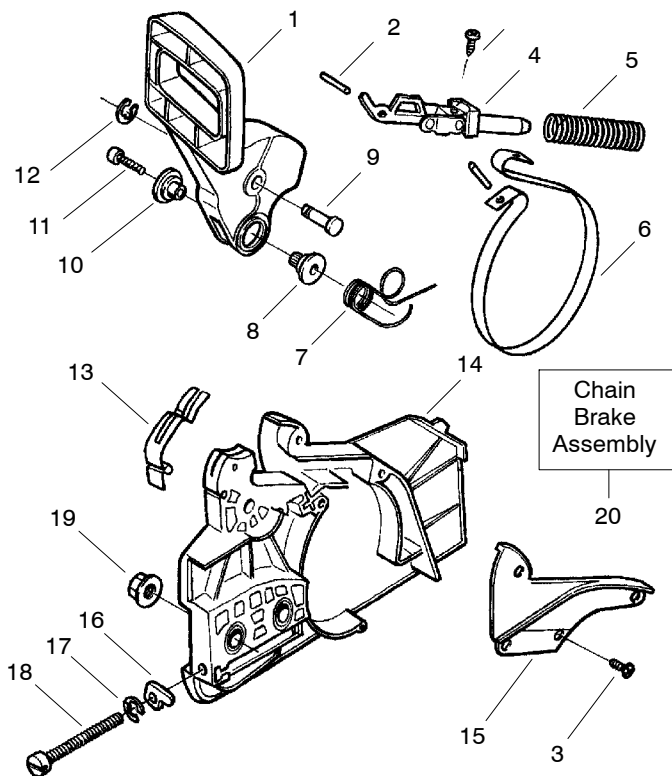

### Carburetor Assembly – WT-391 – #530069722

Ref.	Part No.	Description
1.	530038479	Limiter Cap – High
2.	530038478	Limiter Cap – Low
3.	530069826	Carburetor Repair Kit (KIT = Indicates Contents) & Includes Limiter Caps
4.	530069844	Gasket/Diaphragm Kit (● = Indicates Contents)

*www.rostov-almaz.ru*

Ref.	Part No.	Description
1.	530071347	Actuating Lever
2.	530015913	Spring Pin
3.	530015911	Screw
4.	530054741	Front & Rear Link Ass'y.
5.	530016237	Spring Compression
6.	530052232	Brake Band
7.	530015910	Handguard Spring
8.	530056531	Journal-Right
9.	530029879	Pivot Pin
10.	530029881	Journal-Left
11.	530016384	Screw
12.	530038593	Retainer
13.	530029878	Position Spring
14.	530054744	Clutch Cover
15.	530038679	Chain Brake Cover
16.	530015826	Bar Adjusting Pin
17.	530038593	Retainer
18.	530016110	Screw-Bar Adjusting
19.	530015917	Nut
20.	545139901	Chain Brake Assembly