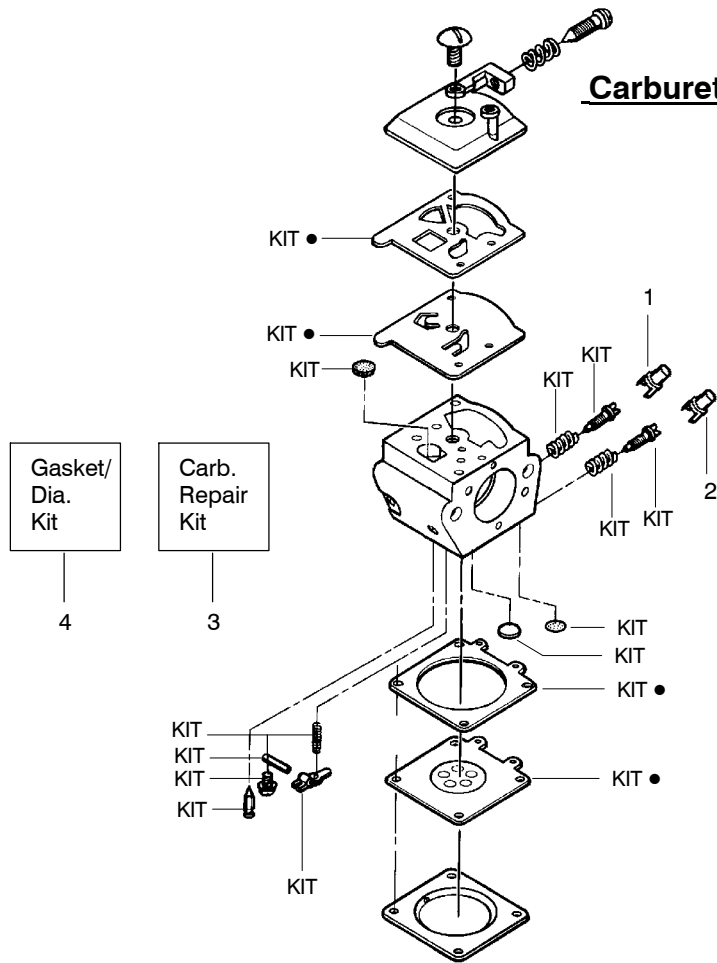

Carburetor Assembly – WT-391 – #530069722

Ref.	Part No.	Description
1.	530038479	Limiter Cap – High
2.	530038478	Limiter Cap – Low
3.	530069826	Carburetor Repair Kit (KIT = Indicates Contents) & Includes Limiter Caps
4.	530069844	Gasket/Diaphragm Kit (● = Indicates Contents)

Kit - Carburetor Assembly No. 530071621 - WT-625
Kit - Carburetor Assembly No. 530071820 - W-20
Kit - Carburetor Assembly No. 530071821 - WT-662

Note: No Repair kits are available for these carburetors

www.rostov-almaz.ru